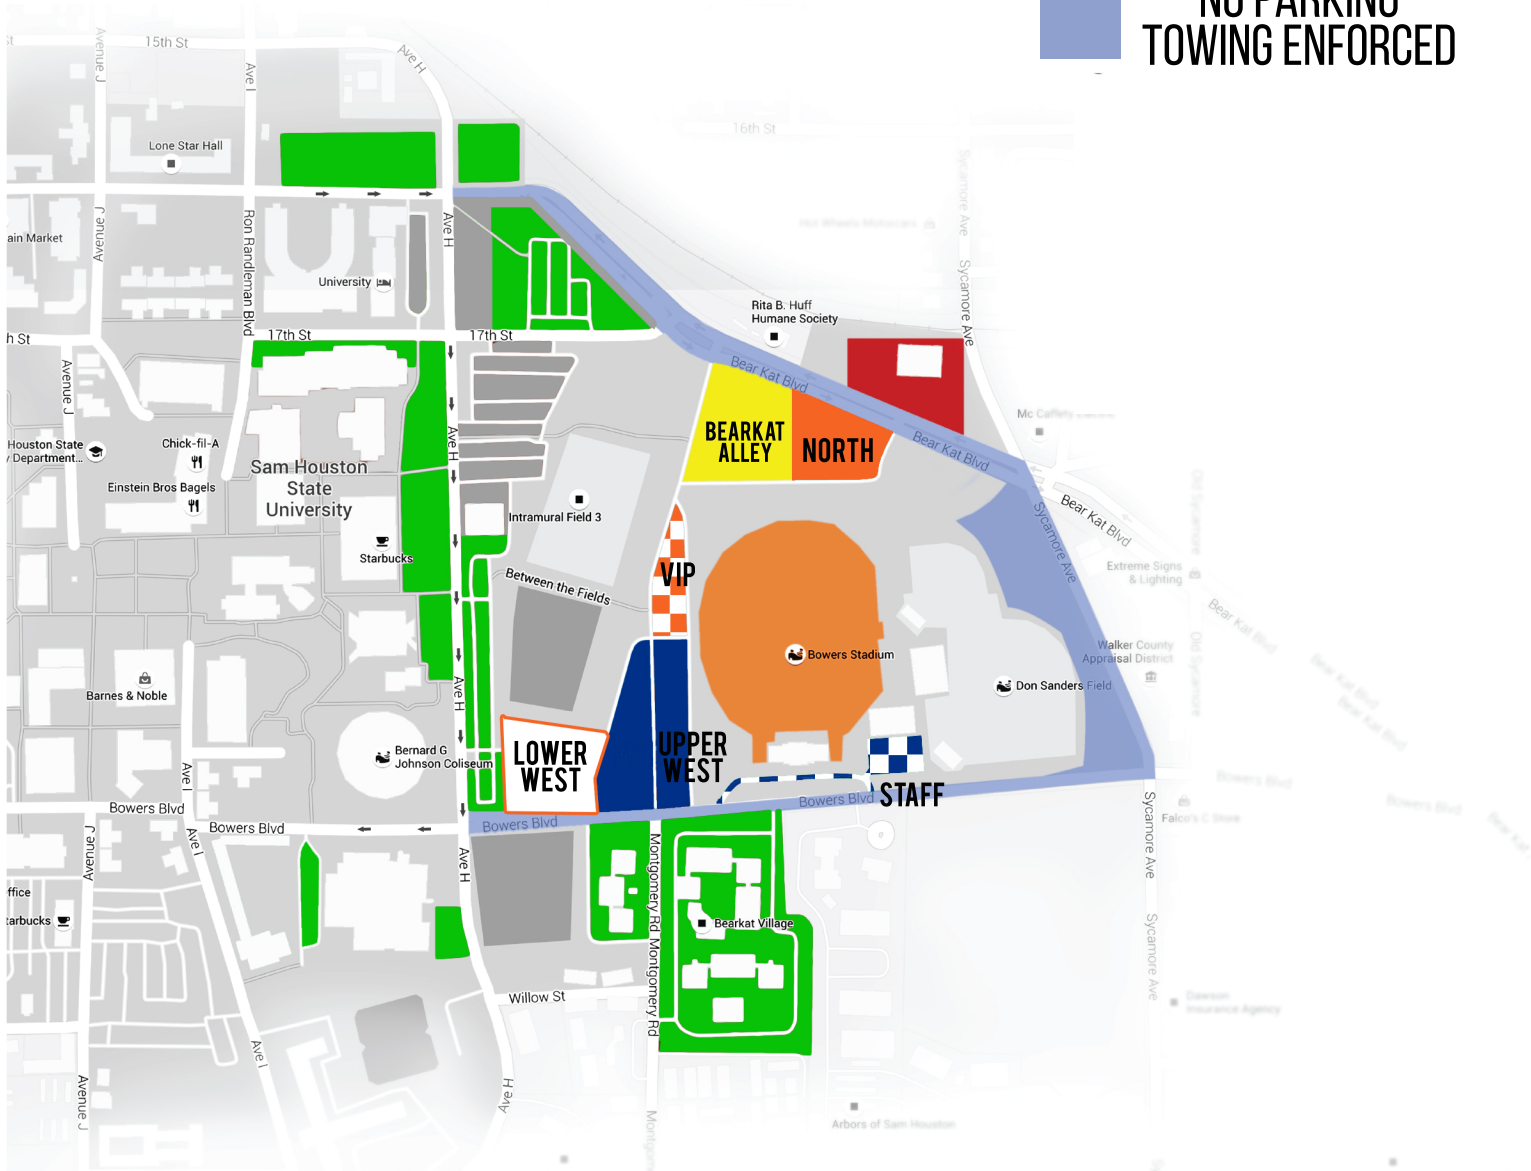

SHSU FOOTBALL PARKING MAP

*accessible parking available in West lot

*Season ticket holders have designated lots and must park in assigned lot